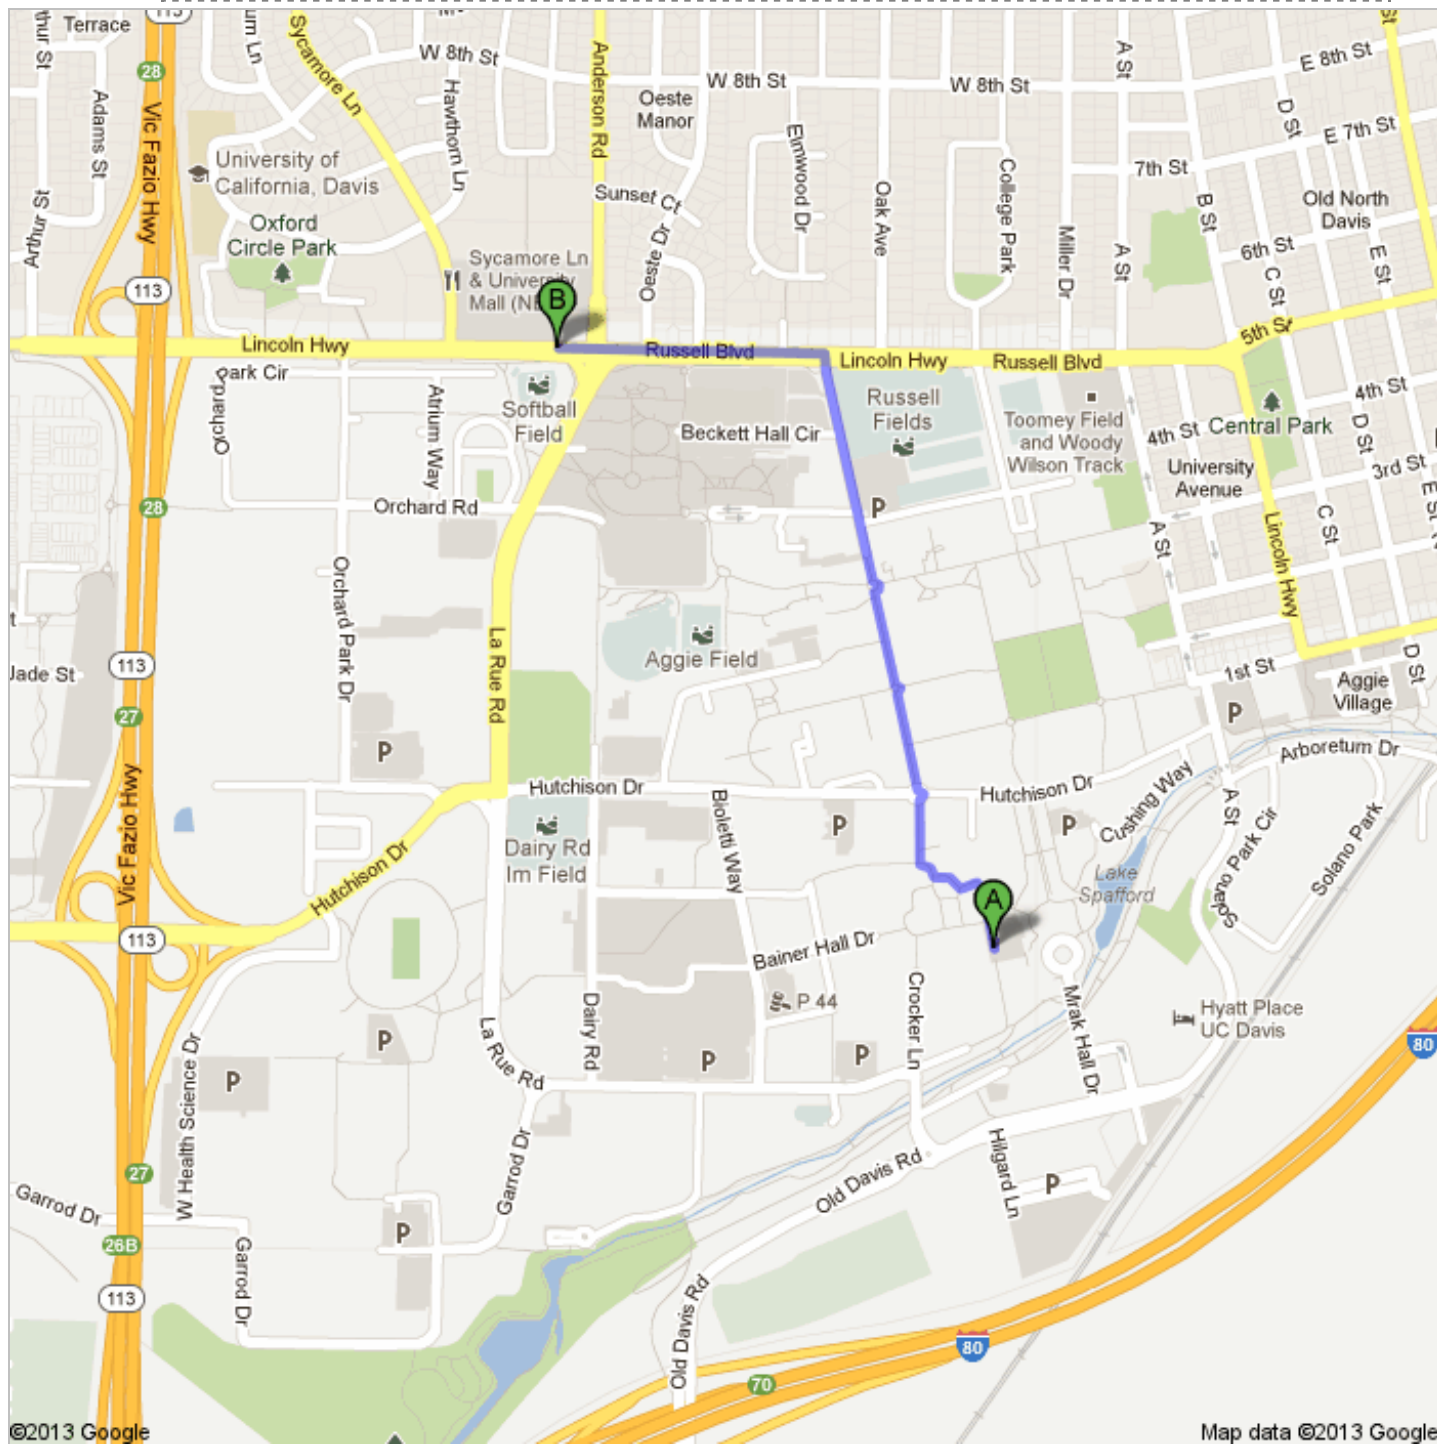

### Directions to Namaste Nepal Restaurant 825 Russell Blvd #30, Davis, CA 95616 1.1 mi – about 21 mins

**Walking directions are in beta.**

Use caution – This route may be missing sidewalks or pedestrian paths.

©2013 Google

Map data ©2013 Google